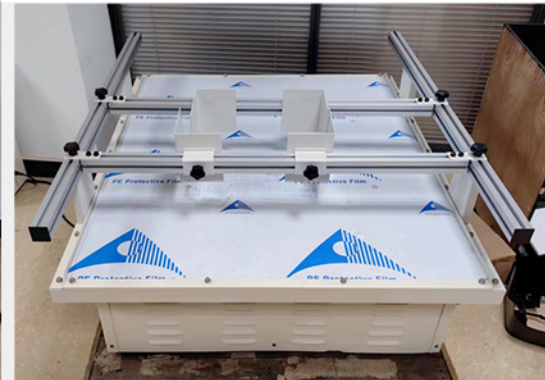

Fully Automatic Production Line